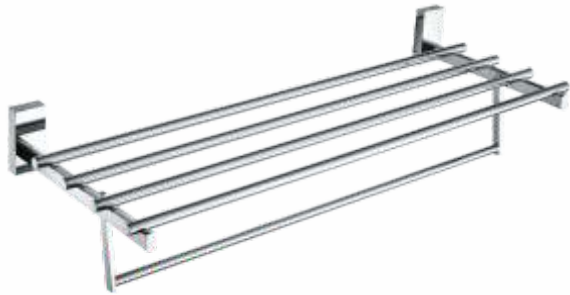

Single Towel Rail 24"

Size: 590mm L x 70mm D x 70mm H

80956

Soap Dish Brass

Size: 170mm L x 100mm D x 70mm H

RAVISSANT

80998
Towel Shelf 24"
Size: 590mm L x 230mm D x 140mm H

80990B
Glass Shelf 24"
Size: 490mm L x 125mm D x 70mm H

80992
Toilet Brush Holder
Size: 140mm L x 110mm D x 390mm H

80963
Soap Dispenser & Holder
Size: 105mm L x 100mm D x 160mm H

80951
Toilet paper Holder
Size: 125mm L x 70mm D x 170mm H

20512

Robe hook

Size: 110mm L x 50mm D x 55mm H