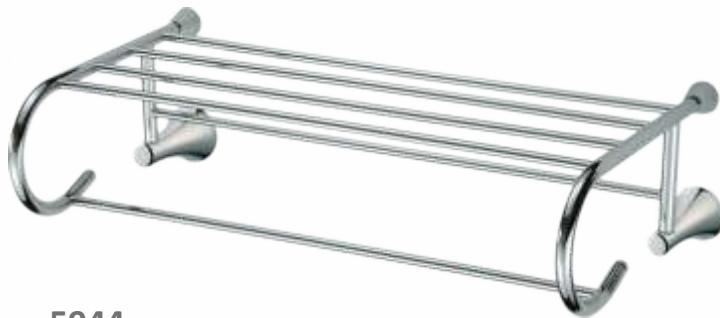

5953

Robe hook

Size: 50mm L x 80mm D x 50mm H

5958

Tumbler holder

Size: 130mm L x 120mm D x 110mm H

5959

Ceramic Soap dish

Size: 150mm L x 130mm D x 50mm H

5960

Towel ring

Size: 180mm L x 80mm D x 160mm H

5924

Single Towel Rail 24"

Size: 640mm L x 80mm D x 50mm H

5932

Soap Dish Brass

Size: 180mm L x 110mm D x 50mm H

5944
Towel Shelf 24"
Size: 590mm L x 290mm D x 150mm H

5994
Toilet Brush Holder
Size: 150mm L x 120mm D
x 370mm H

5991
Glass Shelf 24"
Size: 520mm L x 140mm D x 100mm H