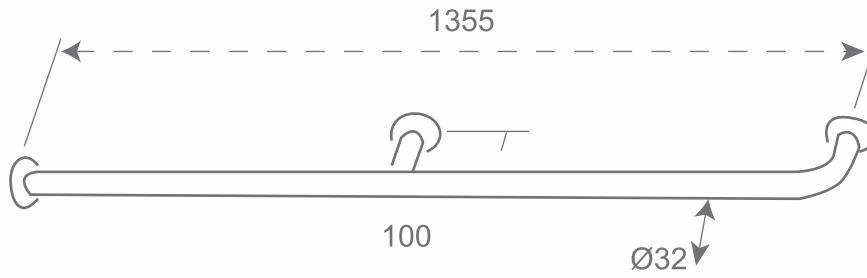

1084
6" Table Magnifying Mirror

ACCESSORIES FOR THE DISABLED

ACCESSORIES FOR THE DISABLED

GB/FA 1
Folding Arm Grab Bar

GB/FM 1
Floor Mounted Grab Bar
(Can be customized)

Available Left: GB/WMLBL1
Available Right: GB/WMLBR1
Wall Mounted L Bend (Can be customized)