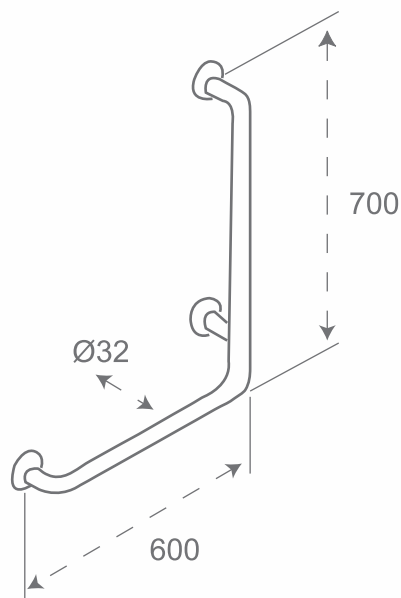

Towel Ring

Size: 170mm L x 60mm D x 140mm H

10324

Towel Rail 24"

Size: 630mm L x 70mm D x 40mm H

10331

Soap Dispenser and Holder

Size: 80mm L x 140mm D x 210mm H

5953

Robe hook

Size: 50mm L x 80mm D x 50mm H

5958

Tumbler holder

Size: 130mm L x 120mm D x 110mm H

5959

Ceramic Soap dish

Size: 150mm L x 130mm D x 50mm H

5960

Towel ring

Size: 180mm L x 80mm D x 160mm H

5924

Single Towel Rail 24"

Size: 640mm L x 80mm D x 50mm H

5932

1084
6" Table Magnifying Mirror

ACCESSORIES FOR THE DISABLED

ACCESSORIES FOR THE DISABLED

GB/FA 1
Folding Arm Grab Bar

GB/FM 1
Floor Mounted Grab Bar
(Can be customized)

Available Left: GB/WMLBL1
Available Right: GB/WMLBR1
Wall Mounted L Bend (Can be customized)