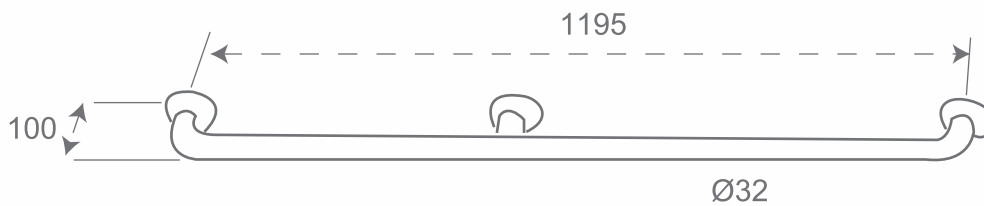

GB/HWM 1
Horizontal Wall Mounted
Grab Bar (Can be customized)

Made from 100% non-Magnetic & corrosion free AIS304-18/8 Stainless Steel