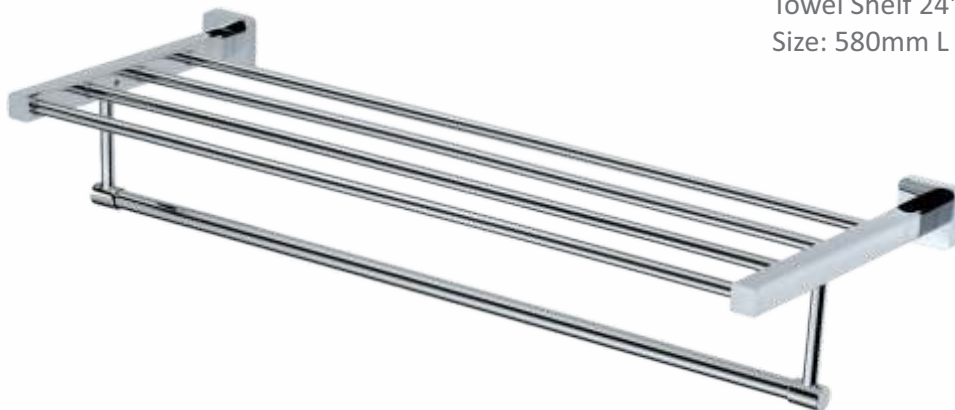

Size: 95mm L x 50mm D x 40mm H

10358

Tumbler Holder with glass

Size: 80mm L x 140mm D x 100mm H

10359

Soap Dish

Size: 140mm L x 150mm D x 40mm H

10360

Towel Ring

Size: 170mm L x 60mm D x 140mm H

10324

Towel Rail 24"

Size: 630mm L x 70mm D x 40mm H

10331

Soap Dispenser and Holder

Size: 80mm L x 140mm D x 210mm H

10348

Double towel Rail 24"

Size: 630mm L x 110mm D x 90mm H

10344

Towel Shelf 24"

Size: 580mm L x 220mm D x 120mm H

10322

Double glass shelf

Size: 430mm L x 130mm D x 40mm H

10391

Glass shelf

Size: 530mm L x 150mm D x 40mm H

10332

Soap Dish

10394

Toilet brush Holder