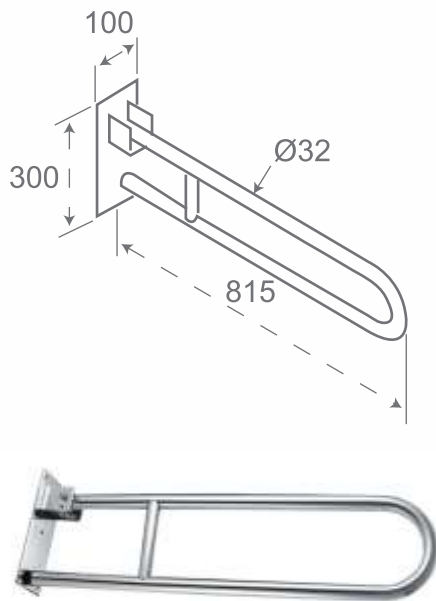

ACCESSORIES FOR THE DISABLED

GB/FA 1
Folding Arm Grab Bar