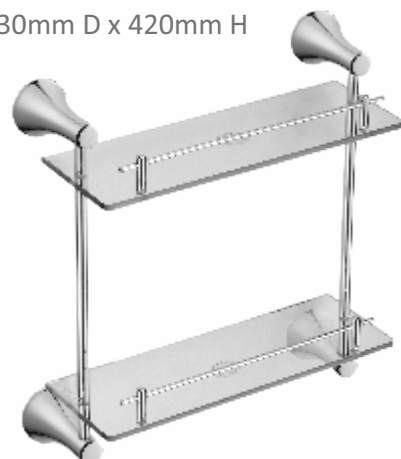

5953

Robe hook

Size: 50mm L x 80mm D x 50mm H

5958

Tumbler holder

Size: 130mm L x 120mm D x 110mm H

5959

Ceramic Soap dish

Size: 150mm L x 130mm D x 50mm H

5960

Towel ring

Size: 180mm L x 80mm D x 160mm H

5924

Single Towel Rail 24"

Size: 640mm L x 80mm D x 50mm H

5932

Soap Dish Brass

Size: 180mm L x 110mm D x 50mm H

5944
Towel Shelf 24"
Size: 590mm L x 290mm D x 150mm H

5994
Toilet Brush Holder
Size: 150mm L x 120mm D
x 370mm H

5991
Glass Shelf 24"
Size: 520mm L x 140mm D x 100mm H

5951
Toilet paper Holder
Size: 140mm L x 80mm D x 100mm H

5922
Double glass shelf
Size: 380mm L x 130mm D x 420mm H

OTHER ACCESSORIES

OTHER ACCESSORIES

DLX 106

Straight Glass Shelf 10" x 6"
8mm Toughened Frosted Glass