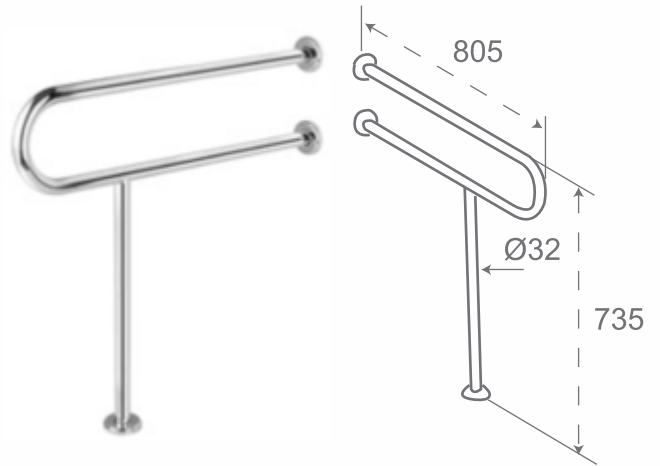

5099
Folding Towel Shelf
Size: 600mm L x 260mm D x 130mm H

OTHER ACCESSORIES

8520
Pedestal
Toilet Brush/ Paper Holder

5555
Robe hook

9009
Triple Robe Hook

2152
Double Robe Hook Set

2153
Triple Robe Hook Set

2000
Clothes Line

MAGNIFYING MIRRORS

MAGNIFYING MIRRORS

70018
Magnifying Mirror 8" Brass

70019L
Magnifying Mirror 8" with
backlight - both sides

YKL-001
9" Magnifying Mirror
with LED Backlight

HSY-728A
8" Pedestal Table Magnifying
Mirror Gold Finish

1084
6" Table Magnifying Mirror

ACCESSORIES FOR THE DISABLED

ACCESSORIES FOR THE DISABLED

GB/FA 1
Folding Arm Grab Bar

GB/FM 1
Floor Mounted Grab Bar
(Can be customized)

Available Left: GB/WMLBL1
Available Right: GB/WMLBR1
Wall Mounted L Bend (Can be customized)