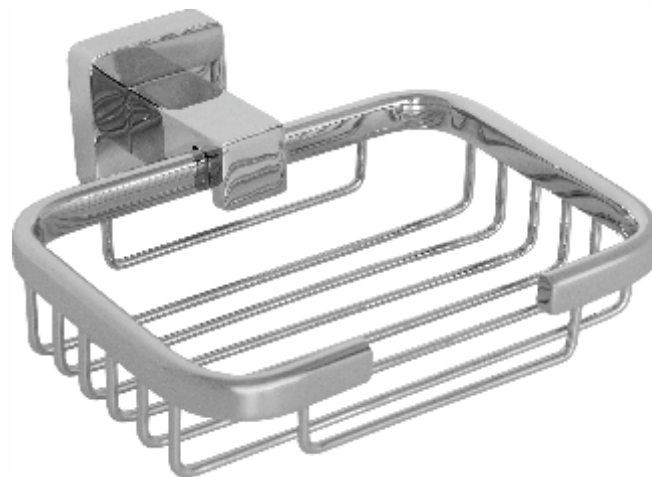

Size: 430mm L x 130mm D x 40mm H

10391

Glass shelf

Size: 530mm L x 150mm D x 40mm H

10332

Soap Dish

10394

Toilet brush Holder

Size: 120mm L x 170mm D x 380mm H

10351

Toilet paper Holder

Size: 140mm L x 120mm D x 60mm H

10332

Corner Double Glass Shelf
Size: 330mm L x 330mm D x 310mm H

10273

Corner Glass Shelf
Size: 250mm L x 250mm D x 50mm H

10334

Straight Basket -9"
Size: 250mm L x 120mm D x 100mm H

80912

Robe hook

Size: 75mm L x 60mm D x 70mm H

80958

Tumbler holder

Size: 95mm L x 100mm D x 110mm H