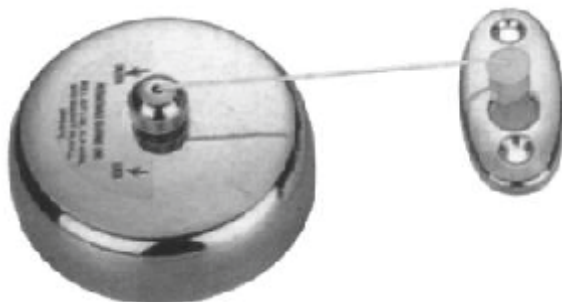

5099
Folding Towel Shelf
Size: 600mm L x 260mm D x 130mm H

OTHER ACCESSORIES

8520
Pedestal
Toilet Brush/ Paper Holder

5555
Robe hook

9009
Triple Robe Hook

2152
Double Robe Hook Set

2153
Triple Robe Hook Set